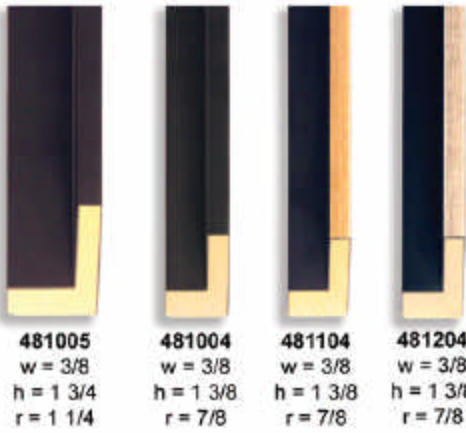

Shown Approx. 1/3 Actual Size

481005
w = 3/8
h = 1 3/4
r = 1 1/4

481004
w = 3/8
h = 1 3/8
r = 7/8

481104
w = 3/8
h = 1 3/8
r = 7/8

481204
w = 3/8
h = 1 3/8
r = 7/8

476110
w = 1 3/8
h = 7/8
r = 3/8

476120
w = 2
h = 1 1/8
r = 3/8

476126
w = 2 3/4
h = 1 5/16
r = 3/8

477326
w = 2 3/4
h = 1 1/4
r = 3/8

476410
w = 1 1/4
h = 7/8
r = 3/8

476420
w = 2
h = 1 1/8
r = 3/8

476426
w = 2 3/4
h = 1 1/4
r = 3/8

475020
w = 2 3/4
h = 1 1/4
r = 3/8

476010
w = 1 3/8
h = 7/8
r = 3/8